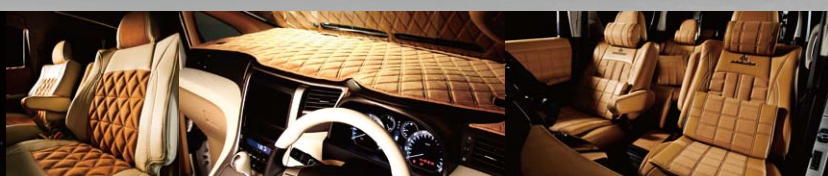

ALPHARD

VELLFIRE

アルタモダ
ALTAMODA
NEW DESIGN & NEW COLOR
DEBUT!!

ADMIRATION
INTERIOR COLLECTION

SEAT COVER

■ LUXURY SPORTS スクエア
■ LUXURY ダイヤ

設定車種 200車以上

タイプ	2列シート	3列シート	4列シート
ラムース×SSPU タイプ	¥76,000 G	¥98,000 G	¥110,000 G
SSPU×SSPU タイプ	¥66,000 G	¥86,000 G	¥96,000 G

DASH MAT

¥22,000 G

設定車種 50車以上

■ SSPU (スーパーソフトポリウレタンレザー) 【難燃加工】

カラー:ブラック、ダークグレー、アイスクリーム、ベージュ、アイボリー、ブラウン、ホルダー、ネイビー、ブルー、キャメル、オレンジ、レッド、ピンク 計13色

■ ラムース (旭化成せんい 高級スウェード調レザー) 【難燃耐光加工】

ダイヤキルトダブルステッチ / ウレタンフォーム [シートカバー] 25mm [ダッシュマット] 5mm

カラー:ブラック、グレー、ベージュ、ブラウン、ホルダー、ネイビー、ブルー、キャメル、ピンク 計9色

カラー:ブラック、グレー、ベージュ、ブラウン、ホルダー、ネイビー、ブルー、キャメル、ピンク 計9色

NECK PAD

サイズ: W250×H150×D80(2層セット)

デザイン

■ タイア

■ スクエア

■ ロゴ

■ アクセントステッチ

サイズ: W350×H250×D20(上)D70(下)

■ アクセントステッチ

サイズ: W410×H410×D3

■ アクセントステッチ

サイズ: W430×H430×D180

【表示価格はメーカー希望小売価格に消費税別】

【販売店】 販売店: 各々のホームページ/ 下関支店 番地: 0128500

【送料】 送料: 送料は別途お見積りとなります。 (一部店舗除く)

【保証】 保証: 保証は別途お見積りとなります。 (一部店舗除く)

FLOOR MAT / STEP MAT / RUG MAT

設定車種 400車以上

■ アウトラインカラー (全14色から選べます) ■ マット (裏面: 滑り止め特殊ラバー採用)

カラー: ブラック、シルバー、パールシルバー、ホワイト、ベージュ、ブラウン、ワイン、キャメル、オレンジ、レッド、ピンク、ネイビー、ブルー、パール

計14色

■ EXCELLENT スクエア / ダイヤ

フロアマットセット ¥20,000~¥60,000

ラグマット [2列目] ¥11,000~¥25,600

ラグマット [3列目] 各 ¥6,700~¥14,000

ステップマット ¥5,500~¥14,500

■ ROYAL フェア

フロアマットセット ¥17,000~¥49,000

ラグマット [2列目] ¥10,000~¥21,000

ラグマット [3列目] 各 ¥6,200~¥14,000

ステップマット ¥5,200~¥14,000

■ ELEGANCE チェック

フロアマットセット ¥15,000~¥47,000

ラグマット [2列目] ¥9,000~¥18,600

ラグマット [3列目] 各 ¥5,500~¥10,000

ステップマット ¥4,900~¥13,400

VELLFIRE

スクエアタイプ / ラムース / キャメル / SSPU / キャメル

ホテルや高級ソファで定評のあるスウェード調素材の旭化成ラムースを贅沢に使用し、ダイヤスタイルダブルステッチと最大25mm厚のウレタンフォームが立体的なデザインを演出し、上質な雰囲気と快適な乗り心地を実現します。また、SSPUレザーの縫製にはダブルステッチを随所に施し、強度と高級感を高める縫製の仕上がり追求。ラムースのキャメルカラーは調色を何度も行い、こだわりのアドミレーション特別色。素材から製造まで全て国内生産。確かな技術力と最新のフィッティングで美しいクオリティを実現しました。

super★AUTOBACS AUTOBACS Yellow Hat

2011~2012年版 総合カタログ 請求券

※ 発行後、各々のホームページ/ 下関支店 番地: 0128500

※ 発行後、各々のホームページ/ 下関支店 番地: 0128500

※ 発行後、各々のホームページ/ 下関支店 番地: 0128500

STYLE WAGON 7.16