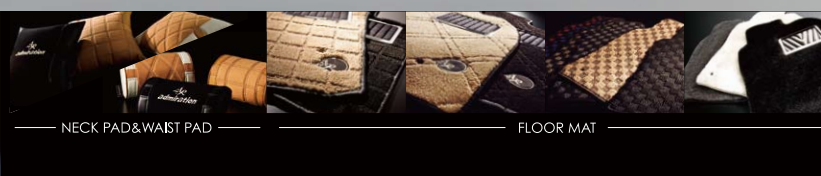

ALPHARD

VELLFIRE

アルタモダ
ALTAMODA
NEW DESIGN & NEW COLOR
DEBUT!!

ADMIRATION
INTERIOR COLLECTION

SEAT COVER

■ LUXURY SPORTS スクエア
■ LUXURY ダイヤ

設定車種 200車以上

タイプ	2列シート	3列シート	4列シート
ラムース×SSPU タイプ	¥76,000 G	¥98,000 G	¥110,000 G
SSPU×SSPU タイプ	¥66,000 G	¥86,000 G	¥96,000 G

DASH MAT

¥22,000 G

設定車種 50車以上

■ SSPU (スーパーソフトポリウレタンレザー) 【難燃加工】

カラー:ブラック、ダークグレー、アイスクリーム、ベージュ、アイボリー、ブラウン、ホルダー、ネイビー、ブルー、キャメル、オレンジ、レッド、ピンク 計13色

■ ラムース (旭化成せんい 高級スウェード調レザー) 【難燃耐光加工】

ダイヤキルトダブルステッチ / ウレタンフォーム [シートカバー] 25mm [ダッシュマット] 5mm

カラー:ブラック、グレー、ベージュ、ブラウン、ホルダー、ネイビー、ブルー、キャメル、ピンク 計9色

カラー:ブラック、グレー、ベージュ、ブラウン、ホルダー、ネイビー、ブルー、キャメル、ピンク 計9色

NECK PAD

サイズ: W250×H150×D80(2層セット)

デザイン

■ タイア

■ スクエア

■ ロゴ

■ アクセントステッチ

サイズ: W350×H250×D20(上)D70(下)

■ アクセントステッチ

サイズ: W410×H410×D3

■ アクセントステッチ

サイズ: W430×H430×D180

【表示価格はメーカー希望小売価格に消費税別】

【販売店】 販売店: 各々のホームページ/ 下関支店 番地: 0128500

【送料】 送料: 送料は別途お見積りとなります。 (一部店舗除く)

【保証】 保証: 保証は別途お見積りとなります。 (一部店舗除く)

FLOOR MAT / STEP MAT / RUG MAT

設定車種 400車以上

■ アウトラインカラー (全14色から選べます) ■ マット (裏面: 滑り止め特殊ラバー採用)

カラー: ブラック、シルバー、パールシルバー、ホワイト、ベージュ、ブラウン、ワイン、キャメル、オレンジ、レッド、ピンク、ネイビー、ブルー、パール

計14色

■ EXCELLENT スクエア / ダイヤ

フロアマットセット ¥20,000~¥60,000

ラグマット [2列目] ¥11,000~¥25,600

ラグマット [3列目] 各 ¥6,700~¥14,000

ステップマット ¥5,500~¥14,500

■ ROYAL フェア

フロアマットセット ¥17,000~¥49,000

ラグマット [2列目] ¥10,000~¥21,000

ラグマット [3列目] 各 ¥6,200~¥14,000

ステップマット ¥5,200~¥14,000

■ ELEGANCE チェック

フロアマットセット ¥15,000~¥47,000

ラグマット [2列目] ¥9,000~¥18,600

ラグマット [3列目] 各 ¥5,500~¥10,000

ステップマット ¥4,900~¥13,400

VELLFIRE

スクエアタイプ / ラムース / キャメル / SSPU / キャメル

ホテルや高級ソファで定評のあるスウェード調素材の旭化成ラムースを贅沢に使用し、ダイヤスタイルダブルステッチと最大25mm厚のウレタンフォームが立体的なデザインを演出し、上質な雰囲気と快適な乗り心地を実現します。また、SSPUレザーの縫製にはダブルステッチを随所に施し、強度と高級感を高める縫製の仕上がり追求。ラムースのキャメルカラーは調色を何度も行い、こだわりのアドミレーション特別色。素材から製造まで全て国内生産。確かな技術力と最新のフィッティングで美しいクオリティを実現しました。

super★AUTOBACS AUTOBACS Yellow Hat

2011~2012年版 総合カタログ 請求券

※ 発行後、各々のホームページ/ 下関支店 番地: 0128500

※ 発行後、各々のホームページ/ 下関支店 番地: 0128500

※ 発行後、各々のホームページ/ 下関支店 番地: 0128500

STYLE WAGON 7.16